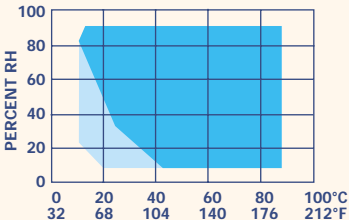

SE SERIES HUMIDITY RANGE

-  STANDARD HUMIDITY RANGE
-  -10°C (14°F) DEWPOINT